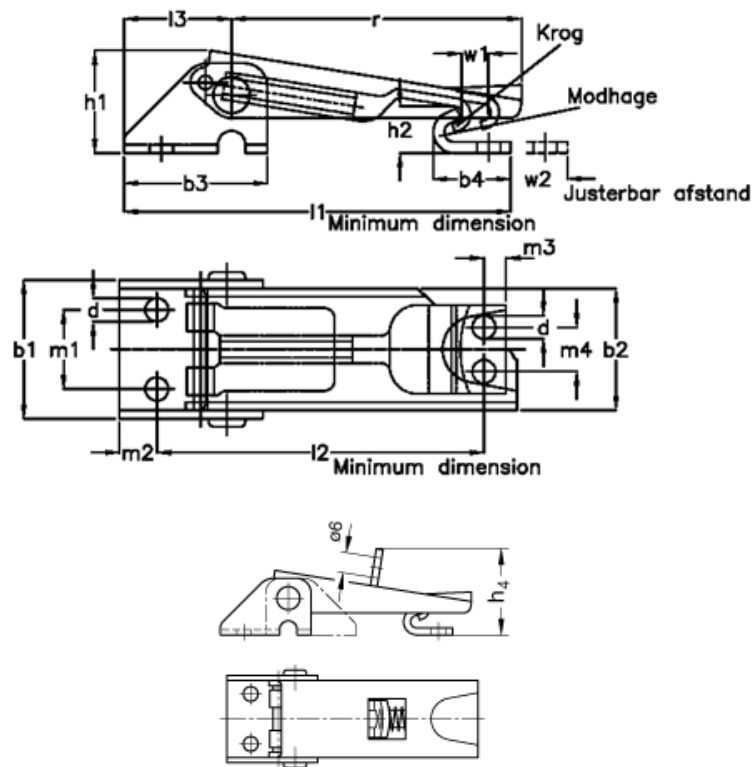

Data Sheet

Article number: 20688051

Description: E+G Klee hook clamp
GN 831-100-SV-ST-2

Measures

$b_1 = 25.5$	Holding force N = 1000	$r = 51$
$b_2 = 22$	$l_1 = 70$	Size = 100
$b_3 = 26$	$l_2 = 56$	$w_1 = 5.5$
$b_4 = 14$	$l_3 = 19.5$	w_2 adjustable range = 12
$d = 4.2$	$m_1 = 14.3$	
$h_1 = 18.5$	$m_2 = 7$	
$h_2 = 8.5$	$m_3 = 4$	
$h_4 = 21.5$	$m_4 = 8$	